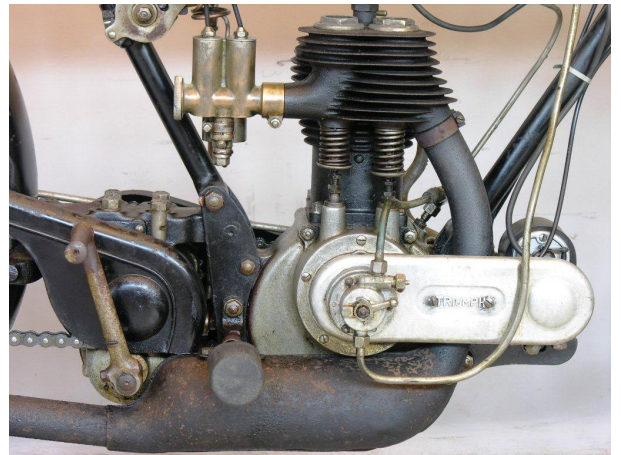

ANTIQUE MOTORCYCLES - ACCESSORIES AND RELATED ITEMS

TRIUMPH 1925 MODEL P 500 CC 1 CYL SV

SOLD

ANTIQUE MOTORCYCLES - ACCESSORIES AND RELATED ITEMS

PRODUCT DESCRIPTION

ANTIQUE MOTORCYCLES - ACCESSORIES AND RELATED ITEMS

ANTIQUE MOTORCYCLES - ACCESSORIES AND RELATED ITEMS