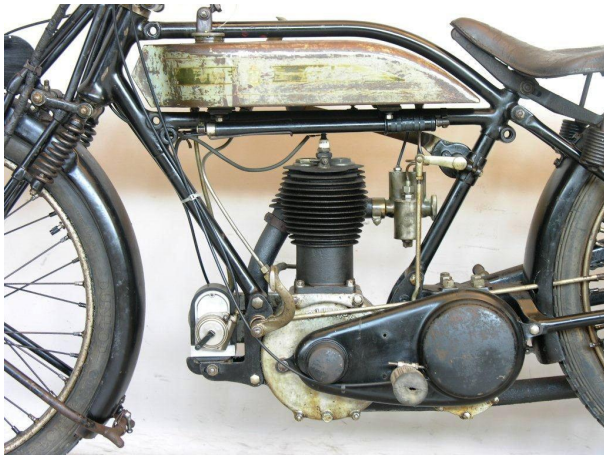

ANTIQUE MOTORCYCLES - ACCESSORIES AND RELATED ITEMS

TRIUMPH 1925 MODEL P 500 CC 1 CYL SV

SOLD

ANTIQUE MOTORCYCLES - ACCESSORIES AND RELATED ITEMS

PRODUCT DESCRIPTION

ANTIQUE MOTORCYCLES - ACCESSORIES AND RELATED ITEMS

ANTIQUE MOTORCYCLES - ACCESSORIES AND RELATED ITEMS