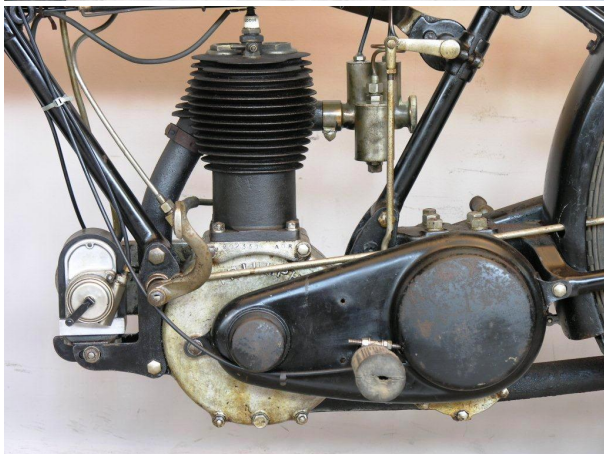

ANTIQUE MOTORCYCLES - ACCESSORIES AND RELATED ITEMS

TRIUMPH 1925 MODEL P 500 CC 1 CYL SV

SOLD

ANTIQUE MOTORCYCLES - ACCESSORIES AND RELATED ITEMS

PRODUCT DESCRIPTION

ANTIQUE MOTORCYCLES - ACCESSORIES AND RELATED ITEMS

ANTIQUE MOTORCYCLES - ACCESSORIES AND RELATED ITEMS