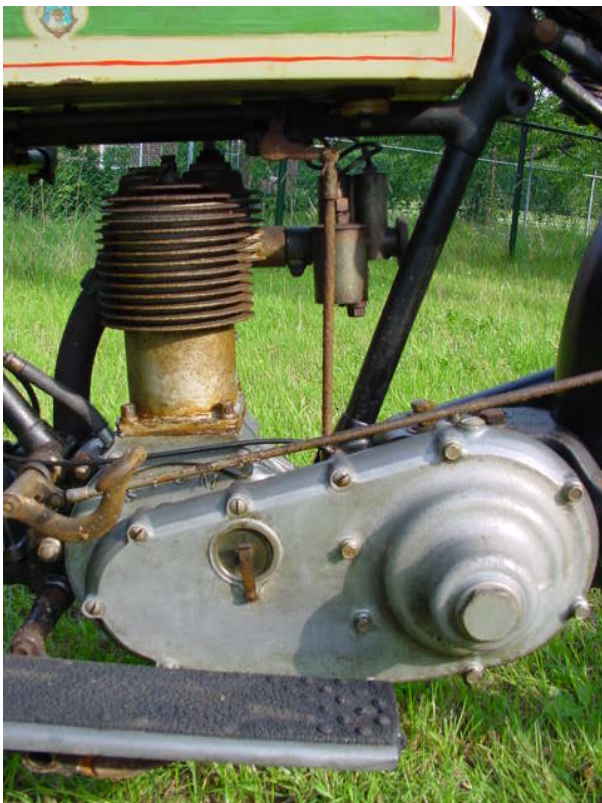

ANTIQUE MOTORCYCLES - ACCESSORIES AND RELATED ITEMS

TRIUMPH 1925 MODEL SD 550CC 1 CYL SV

SOLD

ANTIQUÉ MOTORCYCLES - ACCESSORIES AND RELATED ITEMS

PRODUCT DESCRIPTION

ANTIQUe MOTORCYCLES - ACCESSORIES AND RELATED ITEMS