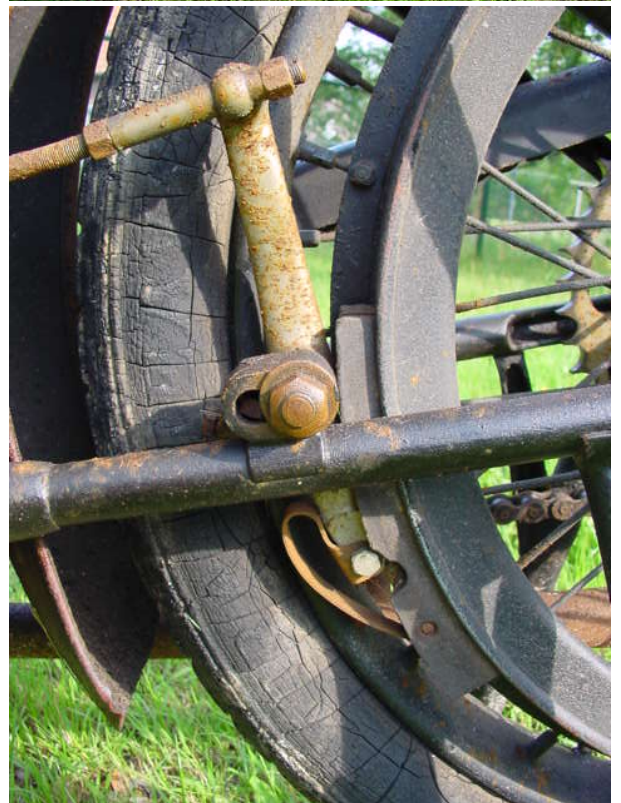

ANTIQUE MOTORCYCLES - ACCESSORIES AND RELATED ITEMS

TRIUMPH 1925 MODEL SD 550CC 1 CYL SV

SOLD

ANTIQUÉ MOTORCYCLES - ACCESSORIES AND RELATED ITEMS

PRODUCT DESCRIPTION

ANTIQUe MOTORCYCLES - ACCESSORIES AND RELATED ITEMS