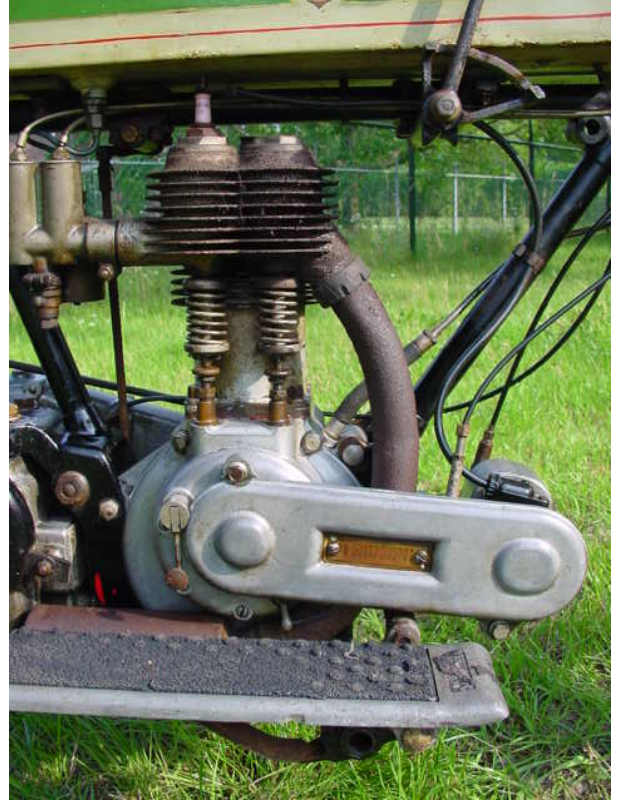

ANTIQUE MOTORCYCLES - ACCESSORIES AND RELATED ITEMS

TRIUMPH 1925 MODEL SD 550CC 1 CYL SV

SOLD

ANTIQUÉ MOTORCYCLES - ACCESSORIES AND RELATED ITEMS

PRODUCT DESCRIPTION

ANTIQUe MOTORCYCLES - ACCESSORIES AND RELATED ITEMS