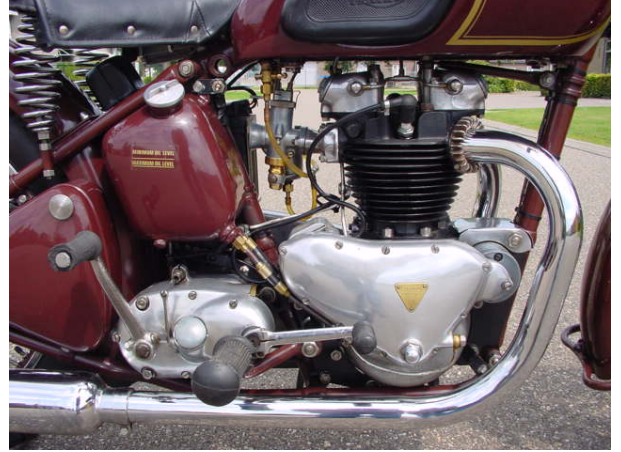

ANTIQUE MOTORCYCLES - ACCESSORIES AND RELATED ITEMS

TRIUMPH 1946 T100 500CC 2 CYL OHV

SOLD

ANTIQUÉ MOTORCYCLES - ACCESSORIES AND RELATED ITEMS

PRODUCT DESCRIPTION

ANTIQUE MOTORCYCLES - ACCESSORIES AND RELATED ITEMS