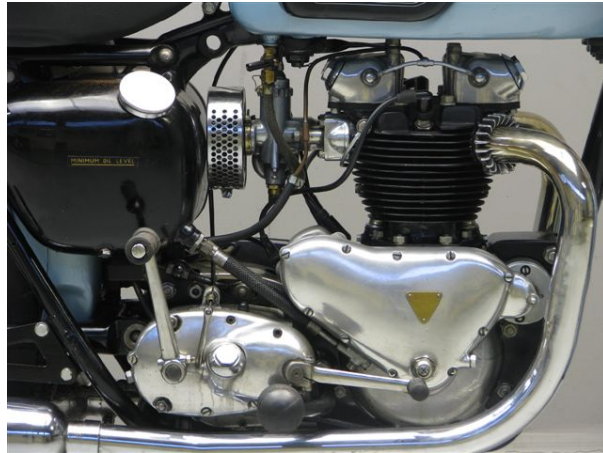

ANTIQUE MOTORCYCLES - ACCESSORIES AND RELATED ITEMS

TRIUMPH 1954 T110 650 CC 2 CYL OHV

SOLD

ANTIQUÉ MOTORCYCLES - ACCESSORIES AND RELATED ITEMS

PRODUCT DESCRIPTION

ANTIQUe MOTORCYCLES - ACCESSORIES AND RELATED ITEMS