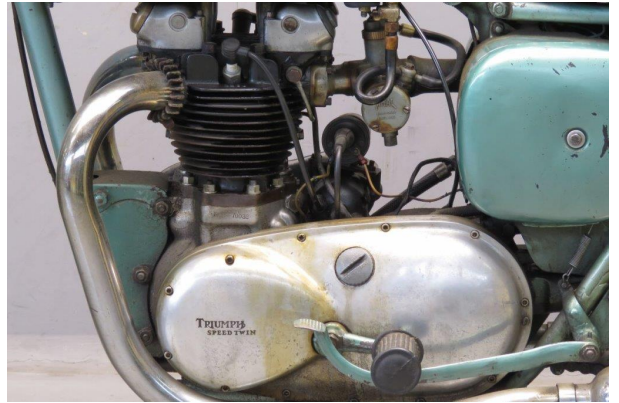

ANTIQUE MOTORCYCLES - ACCESSORIES AND RELATED ITEMS

TRIUMPH 1955 5T 500CC 2 CYL OHV 2604

SOLD

ANTIQUÉ MOTORCYCLES - ACCESSORIES AND RELATED ITEMS

PRODUCT DESCRIPTION

ANTIQUe MOTORCYCLES - ACCESSORIES AND RELATED ITEMS