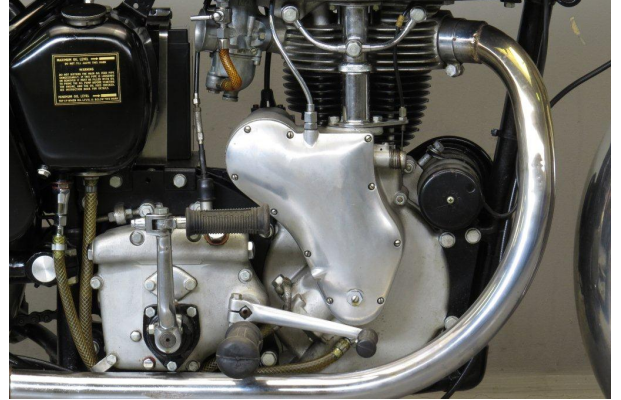

ANTIQUe MOTORCYCLES - ACCESSORIES AND RELATED ITEMS