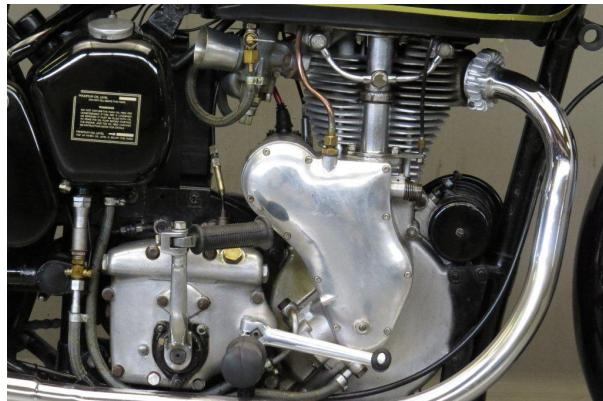

ANTIQUE MOTORCYCLES - ACCESSORIES AND RELATED ITEMS

VELOCETTE 1959 VIPER 350CC 1 CYL OHV

SOLD

ANTIQUE MOTORCYCLES - ACCESSORIES AND RELATED ITEMS

PRODUCT DESCRIPTION

Velocette Viper 350cc. Frame # RS11468 Engine # VR1858

Velocette was renowned for producing well made mid capacity machines.

The Velocette's viper was no exception and was one of the most popular 350 c.c. machines offered in the late fifties, early sixties.

They offered good quality and were capable of speeds in excess of 80 mph.

This well maintained Velocette Viper is a very good runner and promises the fortunate new owner lots of trouble free miles.

ANTIQUe MOTORCYCLES - ACCESSORIES AND RELATED ITEMS