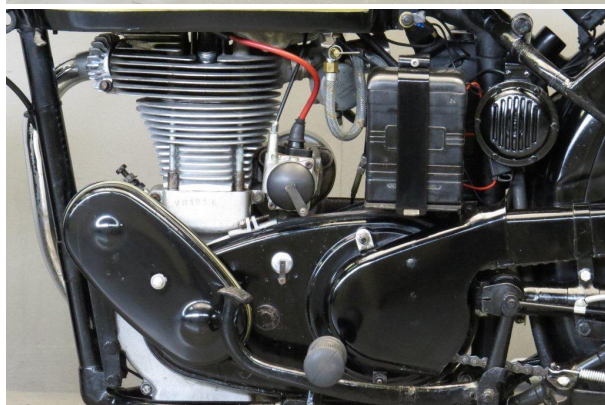

ANTIQUE MOTORCYCLES - ACCESSORIES AND RELATED ITEMS

VELOCETTE 1959 VIPER 350CC 1 CYL OHV

SOLD

ANTIQUE MOTORCYCLES - ACCESSORIES AND RELATED ITEMS

PRODUCT DESCRIPTION

Velocette Viper 350cc. Frame # RS11468 Engine # VR1858

Velocette was renowned for producing well made mid capacity machines.

The Velocette's viper was no exception and was one of the most popular 350 c.c. machines offered in the late fifties, early sixties.

They offered good quality and were capable of speeds in excess of 80 mph.

This well maintained Velocette Viper is a very good runner and promises the fortunate new owner lots of trouble free miles.

ANTIQUe MOTORCYCLES - ACCESSORIES AND RELATED ITEMS