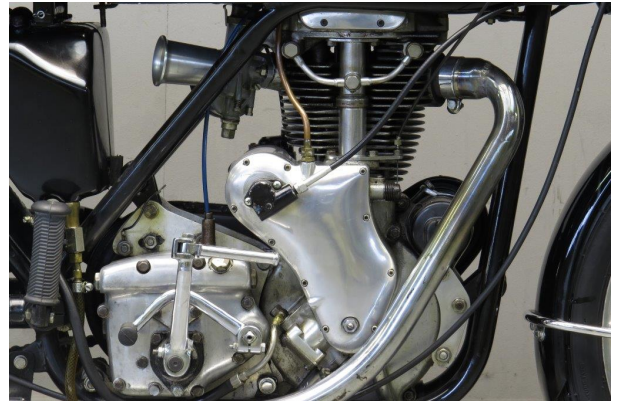

ANTIQUe MOTORCYCLES - ACCESSORIES AND RELATED ITEMS