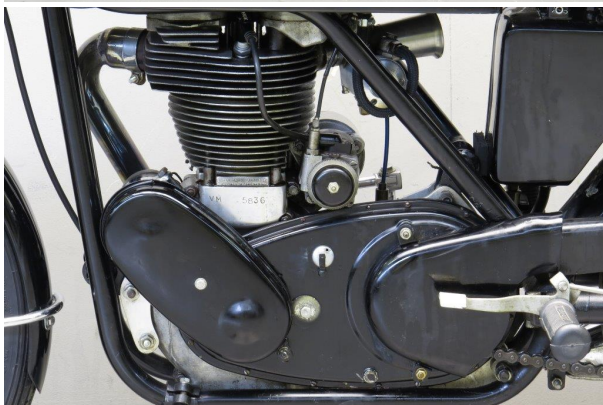

ANTIQUe MOTORCYCLES - ACCESSORIES AND RELATED ITEMS