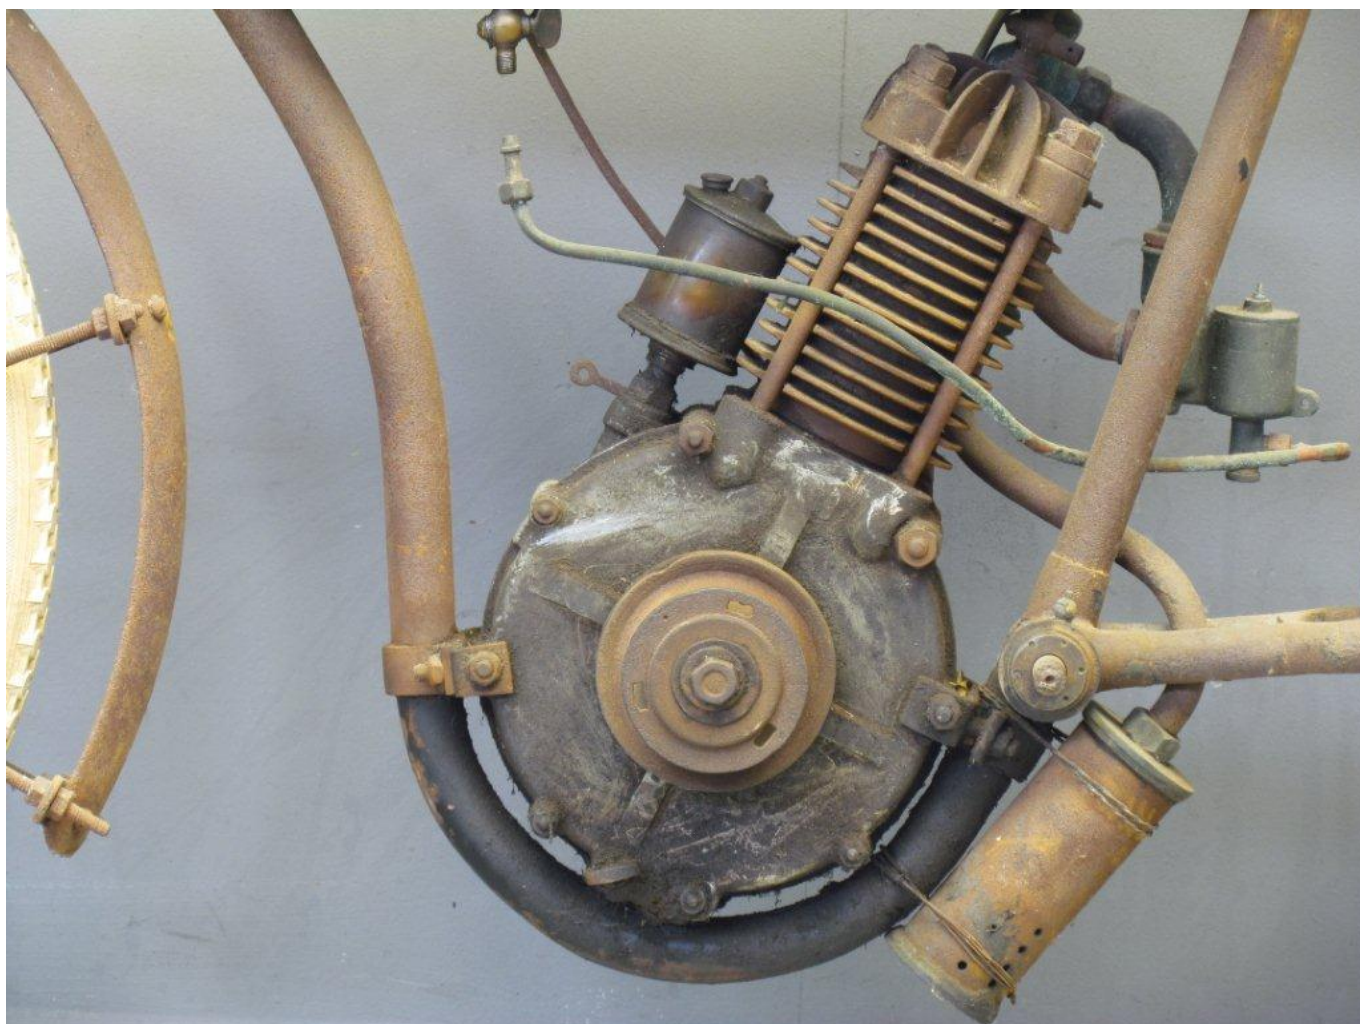

ANTIQUe MOTORCYCLES - ACCESSORIES AND RELATED ITEMS