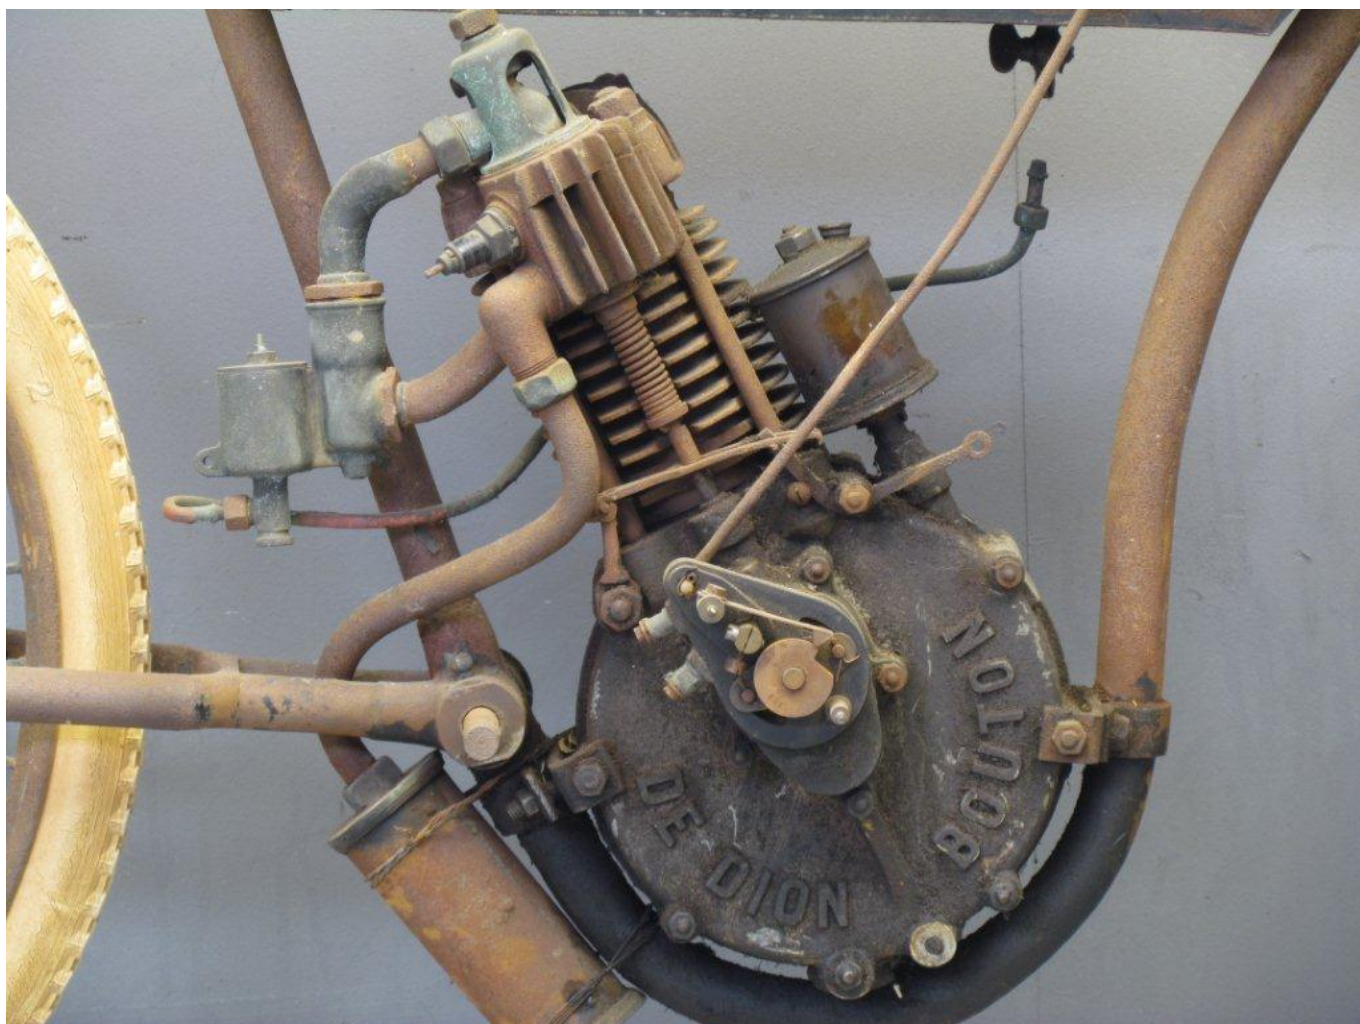

ANTIQUe MOTORCYCLES - ACCESSORIES AND RELATED ITEMS