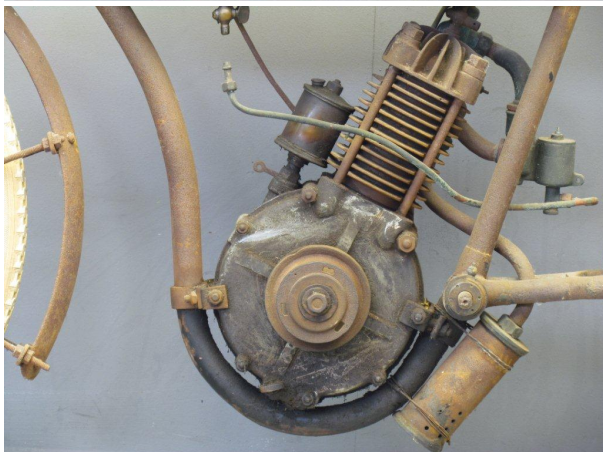

ANTIQUE MOTORCYCLES - ACCESSORIES AND RELATED ITEMS

**VERSCHAEVE & TRUFFAUT 1902 400CC 1 CYL AIV**

**SOLD**

ANTIQUÉ MOTORCYCLES - ACCESSORIES AND RELATED ITEMS

## PRODUCT DESCRIPTION

ANTIQUE MOTORCYCLES - ACCESSORIES AND RELATED ITEMS