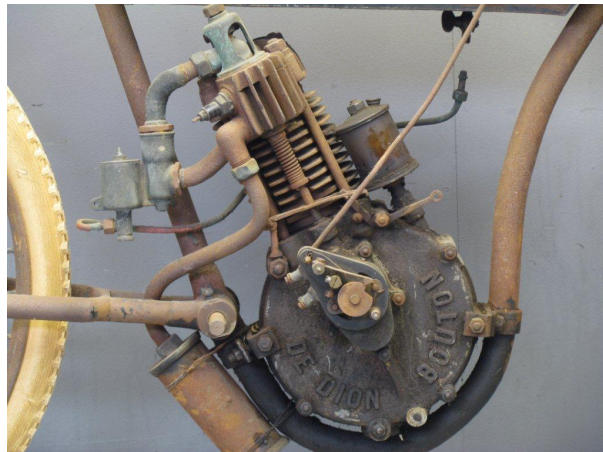

ANTIQUE MOTORCYCLES - ACCESSORIES AND RELATED ITEMS

**VERSCHAEVE & TRUFFAUT 1902 400CC 1 CYL AIV**

**SOLD**

ANTIQUÉ MOTORCYCLES - ACCESSORIES AND RELATED ITEMS

## PRODUCT DESCRIPTION

ANTIQUE MOTORCYCLES - ACCESSORIES AND RELATED ITEMS