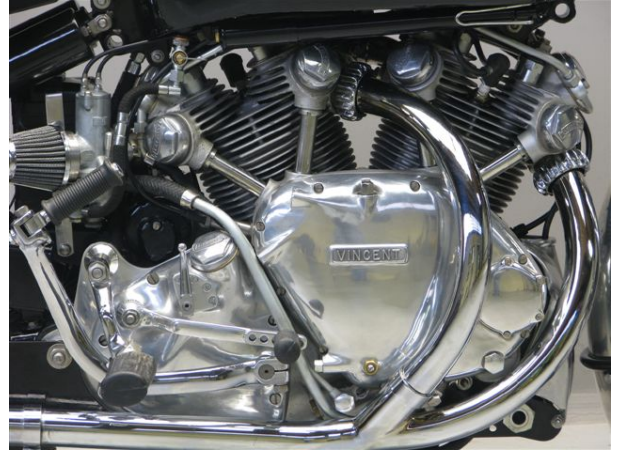

ANTIQUE MOTORCYCLES - ACCESSORIES AND RELATED ITEMS