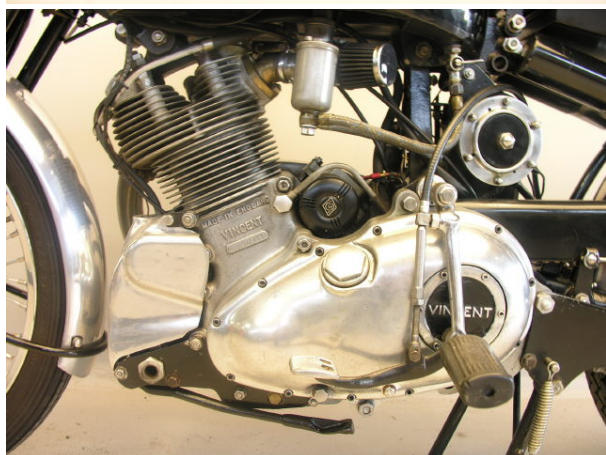

ANTIQUE MOTORCYCLES - ACCESSORIES AND RELATED ITEMS

VINCENT 1951 COMET 500 CC 1 CYL OHV

SOLD

ANTIQUÉ MOTORCYCLES - ACCESSORIES AND RELATED ITEMS

PRODUCT DESCRIPTION

ANTIQUe MOTORCYCLES - ACCESSORIES AND RELATED ITEMS