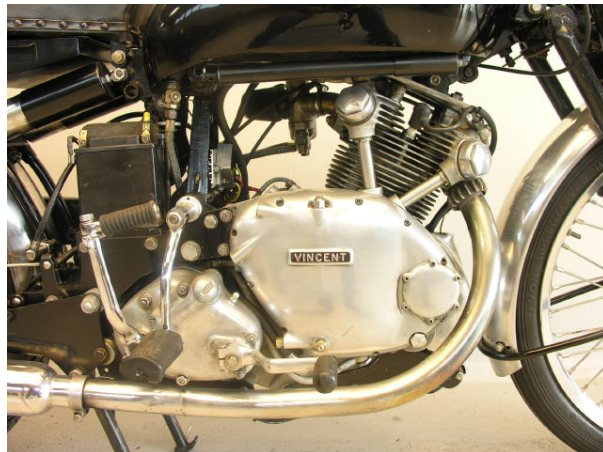

ANTIQUE MOTORCYCLES - ACCESSORIES AND RELATED ITEMS

VINCENT 1951 COMET 500 CC 1 CYL OHV

SOLD

ANTIQUÉ MOTORCYCLES - ACCESSORIES AND RELATED ITEMS

PRODUCT DESCRIPTION

ANTIQUe MOTORCYCLES - ACCESSORIES AND RELATED ITEMS