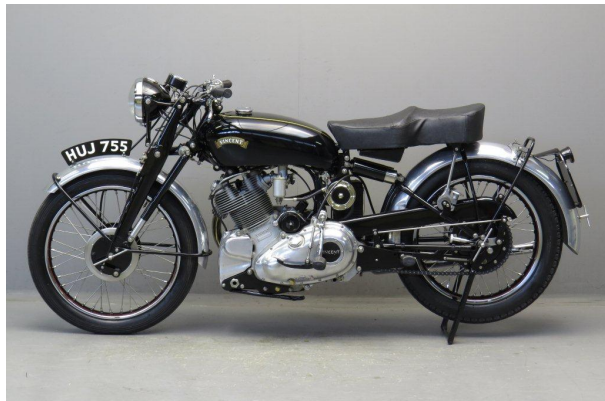

ANTIQUE MOTORCYCLES - ACCESSORIES AND RELATED ITEMS

VINCENT 1952 COMET 500CC 1 CYL OHV

SOLD

ANTIQUE MOTORCYCLES - ACCESSORIES AND RELATED ITEMS

PRODUCT DESCRIPTION

ANTIQUE MOTORCYCLES - ACCESSORIES AND RELATED ITEMS