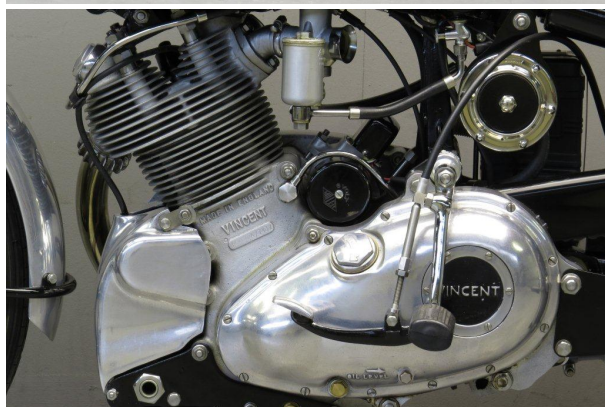

ANTIQUE MOTORCYCLES - ACCESSORIES AND RELATED ITEMS

VINCENT 1952 COMET 500CC 1 CYL OHV

SOLD

ANTIQUE MOTORCYCLES - ACCESSORIES AND RELATED ITEMS

PRODUCT DESCRIPTION

ANTIQUE MOTORCYCLES - ACCESSORIES AND RELATED ITEMS