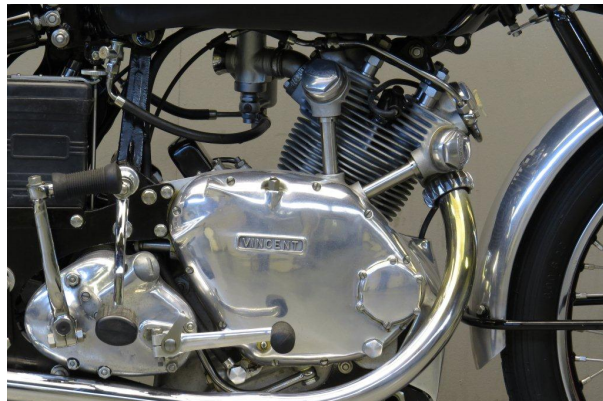

ANTIQUE MOTORCYCLES - ACCESSORIES AND RELATED ITEMS

VINCENT 1952 COMET 500CC 1 CYL OHV

SOLD

ANTIQUE MOTORCYCLES - ACCESSORIES AND RELATED ITEMS

PRODUCT DESCRIPTION

ANTIQUE MOTORCYCLES - ACCESSORIES AND RELATED ITEMS