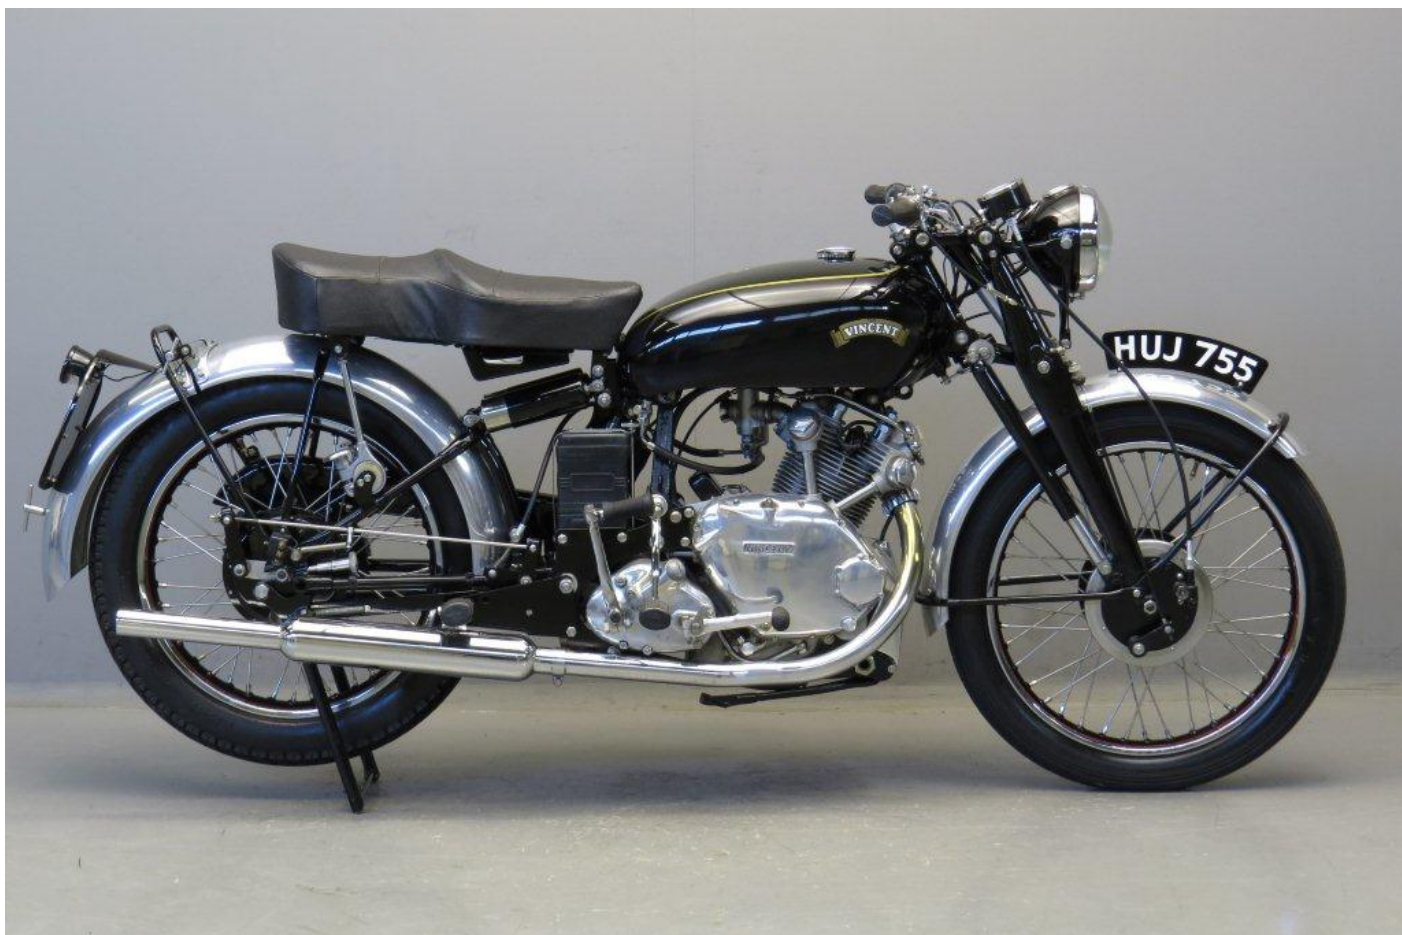

ANTIQUE MOTORCYCLES - ACCESSORIES AND RELATED ITEMS

VINCENT 1952 COMET 500CC 1 CYL OHV

SOLD

ANTIQUE MOTORCYCLES - ACCESSORIES AND RELATED ITEMS

PRODUCT DESCRIPTION

ANTIQUE MOTORCYCLES - ACCESSORIES AND RELATED ITEMS

ANTIQUE MOTORCYCLES - ACCESSORIES AND RELATED ITEMS