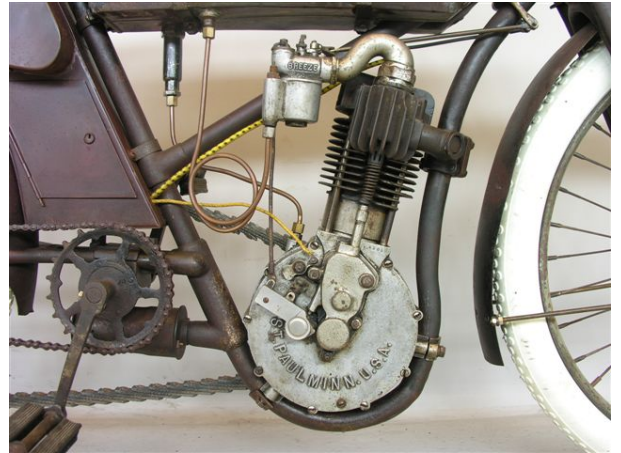

ANTIQUE MOTORCYCLES - ACCESSORIES AND RELATED ITEMS

WAGNER 1911 4 HP 500 CC 1 CYL AIV

SOLD

ANTIQUÉ MOTORCYCLES - ACCESSORIES AND RELATED ITEMS

PRODUCT DESCRIPTION

ANTIQUe MOTORCYCLES - ACCESSORIES AND RELATED ITEMS