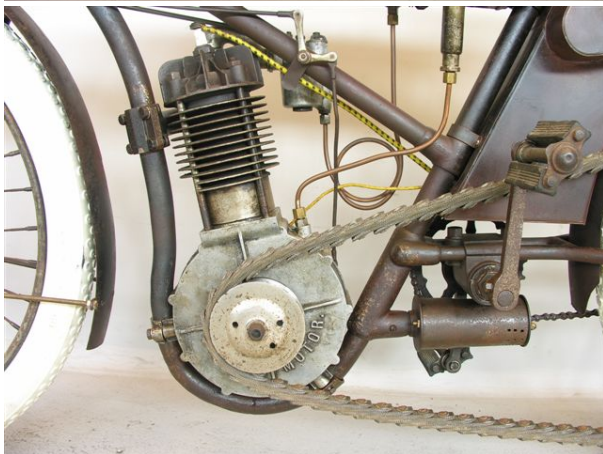

ANTIQUE MOTORCYCLES - ACCESSORIES AND RELATED ITEMS

WAGNER 1911 4 HP 500 CC 1 CYL AIV

SOLD

ANTIQUÉ MOTORCYCLES - ACCESSORIES AND RELATED ITEMS

PRODUCT DESCRIPTION

ANTIQUe MOTORCYCLES - ACCESSORIES AND RELATED ITEMS