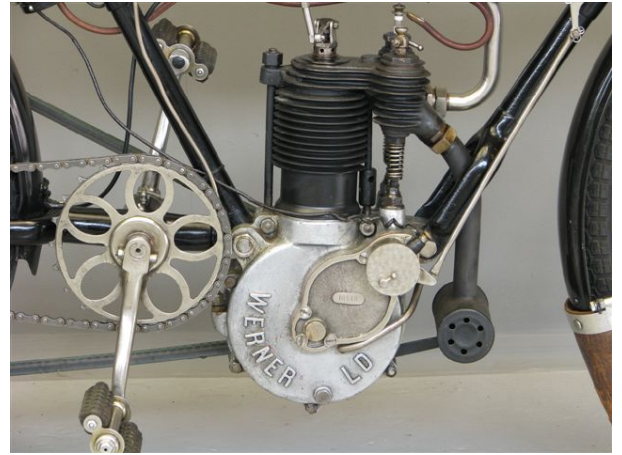

ANTIQUE MOTORCYCLES - ACCESSORIES AND RELATED ITEMS

WERNER 1904 CA 230 CC 1 CYL AIV

SOLD

ANTIQUÉ MOTORCYCLES - ACCESSORIES AND RELATED ITEMS

PRODUCT DESCRIPTION

ANTIQUe MOTORCYCLES - ACCESSORIES AND RELATED ITEMS

ANTIQUE MOTORCYCLES - ACCESSORIES AND RELATED ITEMS