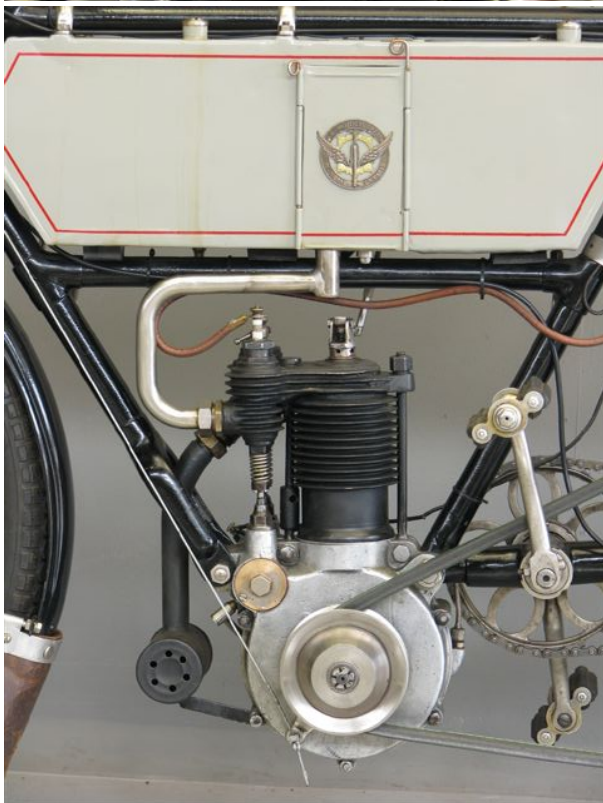

ANTIQUE MOTORCYCLES - ACCESSORIES AND RELATED ITEMS

WERNER 1904 CA 230 CC 1 CYL AIV

SOLD

ANTIQUÉ MOTORCYCLES - ACCESSORIES AND RELATED ITEMS

PRODUCT DESCRIPTION

ANTIQUe MOTORCYCLES - ACCESSORIES AND RELATED ITEMS