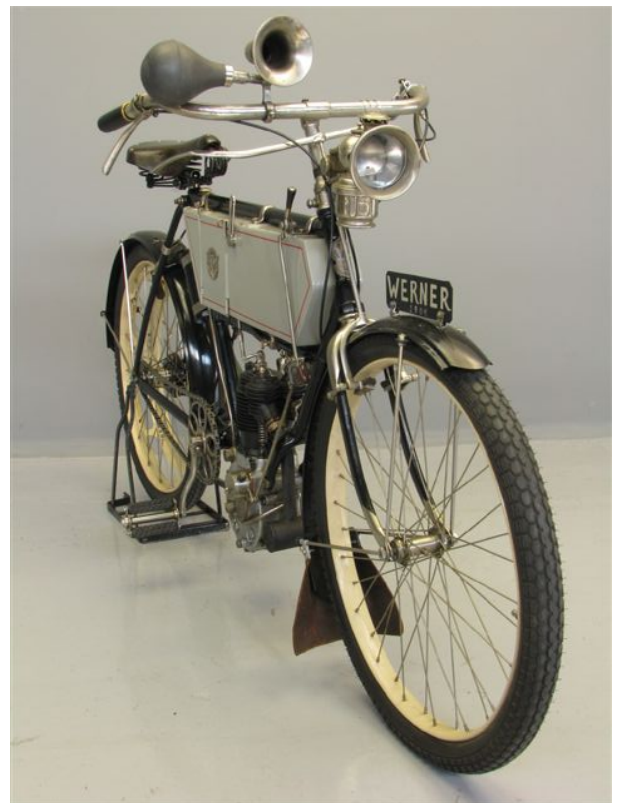

ANTIQUE MOTORCYCLES - ACCESSORIES AND RELATED ITEMS

WERNER 1904 CA 230 CC 1 CYL AIV

SOLD

ANTIQUÉ MOTORCYCLES - ACCESSORIES AND RELATED ITEMS

PRODUCT DESCRIPTION

ANTIQUe MOTORCYCLES - ACCESSORIES AND RELATED ITEMS

ANTIQUE MOTORCYCLES - ACCESSORIES AND RELATED ITEMS