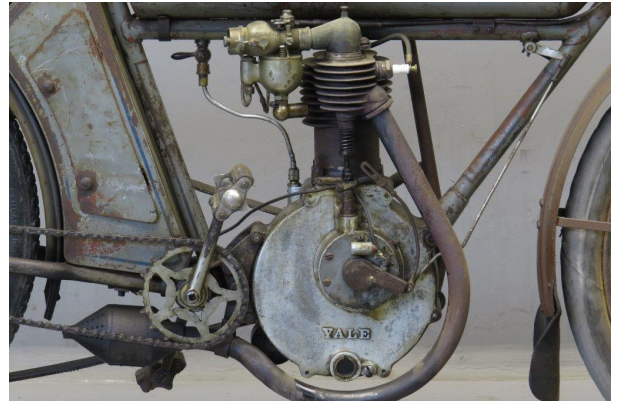

ANTIQUE MOTORCYCLES - ACCESSORIES AND RELATED ITEMS

YALE 1911 4 HP 1 CYL IOE

SOLD

ANTIQUÉ MOTORCYCLES - ACCESSORIES AND RELATED ITEMS

PRODUCT DESCRIPTION

ANTIQUe MOTORCYCLES - ACCESSORIES AND RELATED ITEMS

ANTIQUE MOTORCYCLES - ACCESSORIES AND RELATED ITEMS