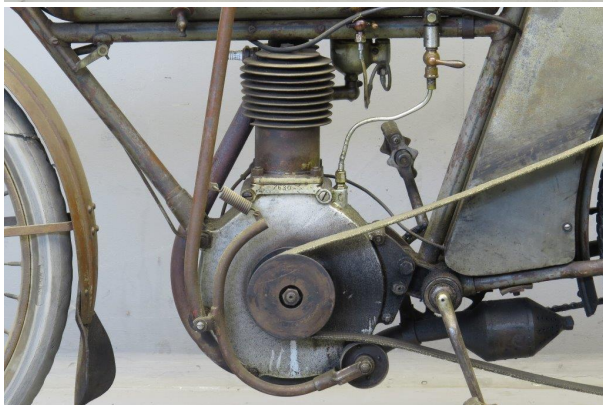

ANTIQUE MOTORCYCLES - ACCESSORIES AND RELATED ITEMS

YALE 1911 4 HP 1 CYL IOE

SOLD

ANTIQUÉ MOTORCYCLES - ACCESSORIES AND RELATED ITEMS

PRODUCT DESCRIPTION

ANTIQUe MOTORCYCLES - ACCESSORIES AND RELATED ITEMS