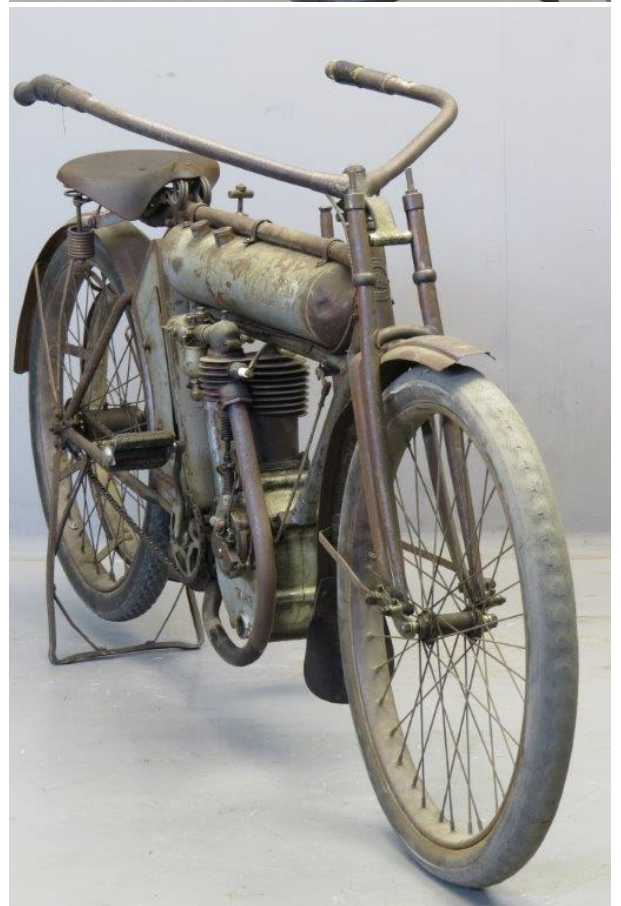

ANTIQUE MOTORCYCLES - ACCESSORIES AND RELATED ITEMS

YALE 1911 4 HP 1 CYL IOE

SOLD

ANTIQUÉ MOTORCYCLES - ACCESSORIES AND RELATED ITEMS

PRODUCT DESCRIPTION

ANTIQUe MOTORCYCLES - ACCESSORIES AND RELATED ITEMS