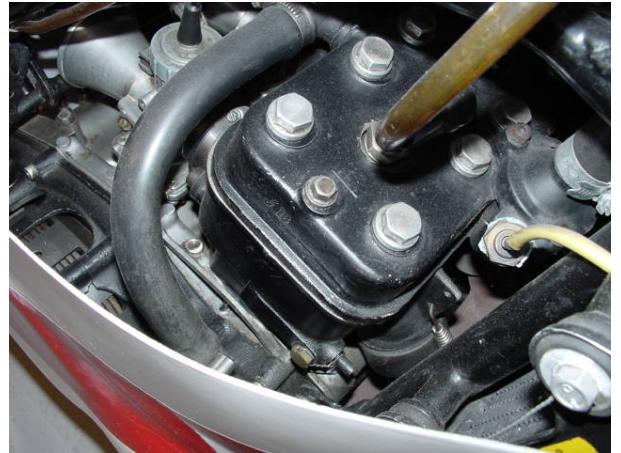

ANTIQUE MOTORCYCLES - ACCESSORIES AND RELATED ITEMS

YAMAHA 1977 TZ350 2 CYL TS

SOLD

ANTIQUÉ MOTORCYCLES - ACCESSORIES AND RELATED ITEMS

PRODUCT DESCRIPTION

ANTIQUE MOTORCYCLES - ACCESSORIES AND RELATED ITEMS